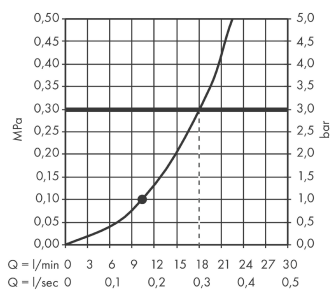

AXOR Carlton

Overhead shower 180 1jet Classic

Surfaces: **Chrome** Article Number: **28487000**

Description

product features

- shower head size: 180 mm
- ball-joint: overhead shower angle adjustable
- spray type: RainAir
- flow rate Rain spray (at 0.3 MPa): 18 l/min
- material spray disc: metal
- installation: ceiling or wall
- connection thread G ½
- connection dimension: DN15

Technology

Product image

Scale drawing

Flowchart

The consumption was measured in combination with the appropriate fittings (thermostat/mixer/in-wall valve) to reflect actual application in practice.