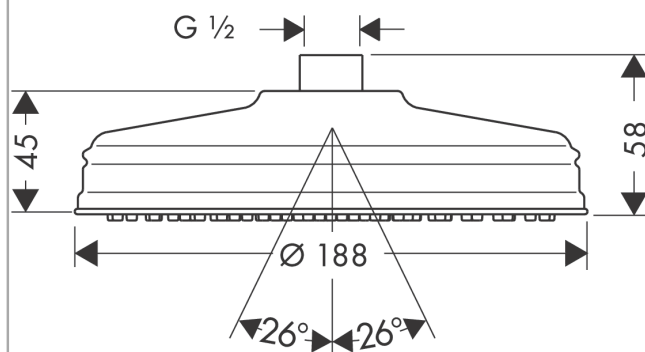

AXOR Carlton

Overhead shower 180 1jet Classic

Surfaces: **Chrome** Article Number: **28487000**

Description

product features

- shower head size: 180 mm
- ball-joint: overhead shower angle adjustable
- spray type: RainAir
- flow rate Rain spray (at 0.3 MPa): 18 l/min
- material spray disc: metal
- installation: ceiling or wall
- connection thread G ½
- connection dimension: DN15

Technology

Product image

Scale drawing

Flowchart

The consumption was measured in combination with the appropriate fittings (thermostat/mixer/in-wall valve) to reflect actual application in practice.